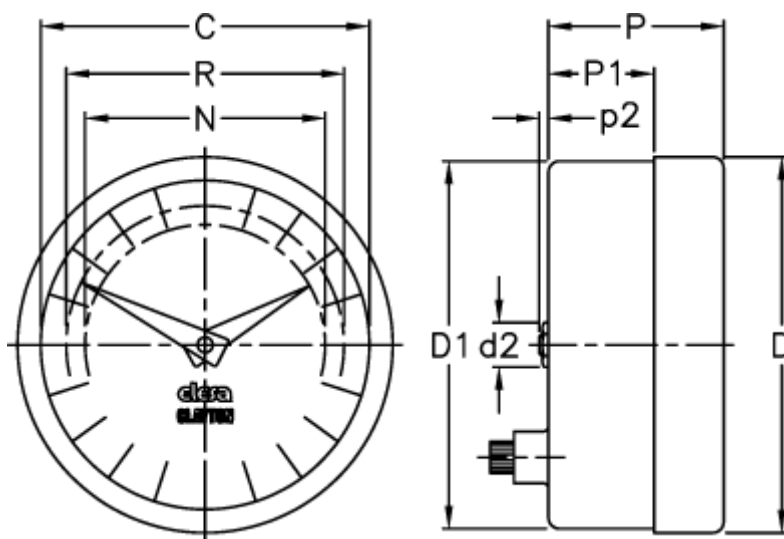

Article number: 2307025702

Description: E+G Positive drive indicator  
PA05-0036-S

## Measures

C = 102

R = 89

D = 112.7

D1 = 111.0

d2 = 8

N = 76

P = 32

P1 = 18.8

p2 = 1.0